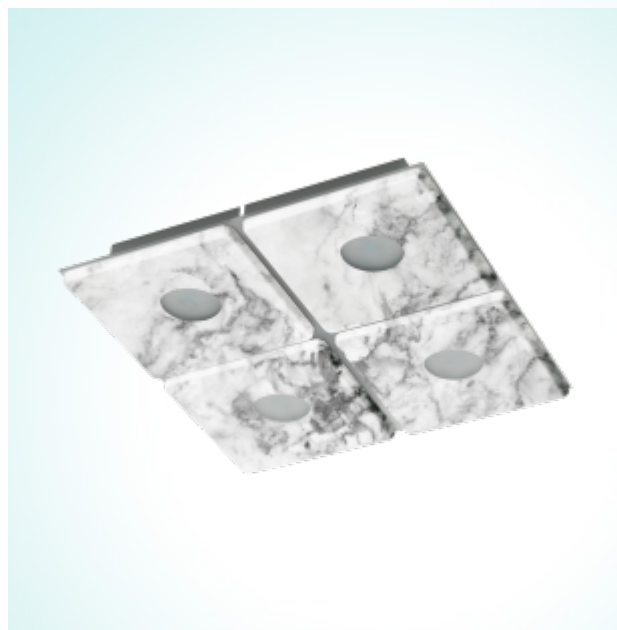

96487

ALISTE

General Information

Article: 96487
Lighting Type: wall / ceiling luminaire
EAN Code: 9002759964870

Dimensions

Depth: 290 mm
Width: 290 mm
Height: 45 mm
Weight: 1.71 kg

Illuminant

Socket: LED
Illuminant: LED
Delivery: incl.
Wattage: 4x 5,4W
Luminous Flux: 1680 lm
Luminous Colour: 3000K warm white
Average Lifetime: 25,000 h
Energy Efficiency: A+

Material & Colour

Enclosure Material: steel, plastic
Enclosure Colour: grey, white
Glass / Shade Material: satinated glass
Glass / Shade Colour: white

Technical Information

Protection Class: 1
Line Voltage: 220-240V,50/60Hz
Operation Voltage: 220-240V,50/60Hz

LED

Technical changes reserved